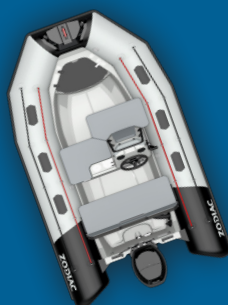

OPEN MINI

THE SMALL ONE
A BOAT FOR EVERYONE