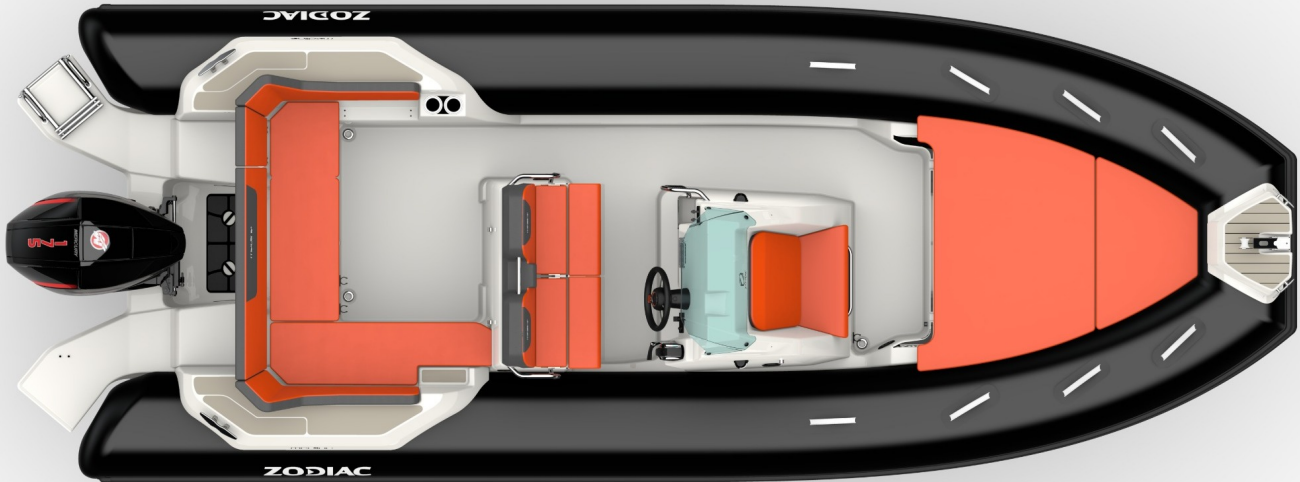

NEW

Only one program : Pleasure ! It has been created for your wishes of escape, the Medline 6.8 is THE perfect boat to share precious moments with your family and friends. Designed to enjoy friendly days at sea, full of emotions. It will delight anyone with its exclusive comfort and its onboard security. Icing on the cake : its iconic hull provides a high stability even on a rough sea.

TECHNICAL FEATURES

OVERALL LENGTH (m-ft)	6.88m-21'8"	SHAFT	XL
INSIDE LENGTH (m-ft)	6.34m-20'8"	MAXIMUM ALLOWED POWER (HP)	250
OVERALL BEAM (m-ft)	2.54m-8'4"	MAX. ALLOWED ENGINE WEIGHT (Kg-Lbs)	300-661,3
INSIDE BEAM (m-ft)	1.39m-4'7"	HULL LENGTH (m - ft)	6m-19'8"
TUBE DIAMETER (m-ft)	0,057-0'187"	HULL WIDTH (m - ft)	1.8m-5'11"
WEIGHT (Kg-Lbs)	950-2094	HULL HEIGHT (m - ft)	2.04m-6'8"
NUMBER OF PASSENGERS (CAT. C)	14	DEADRISE	24th
MAXIMUM PAYLOAD (CAT. C) (Kg-Lbs)	1910-4211	TANK (L - Gal)	200-52,8
NUMBER OF WATERTIGHT COMPARTMENTS	5		

STANDARD EQUIPMENT

HULL & DECK: 4 cleats, 5 lockers, Bow locker, Integrated fuel tank 200L, Modern consol with front integrated seat, Platforms x2, Self bailing cockpit, Ski and wake locker, Tilting bolster, Windshield, Wings.

COMFORT: 2 USB plugs, Aft platforms (easy access), Boarding ladder with handle, Bow sunbathing.

Cupholders, Hydraulic steering, Rear U-lounge (2 benches - folders), Smartphone storage.

TUBE: Removable tube, 1 Polyester davit, 8 handles, Fishtails Cônes, Zodiac logo on the tube.