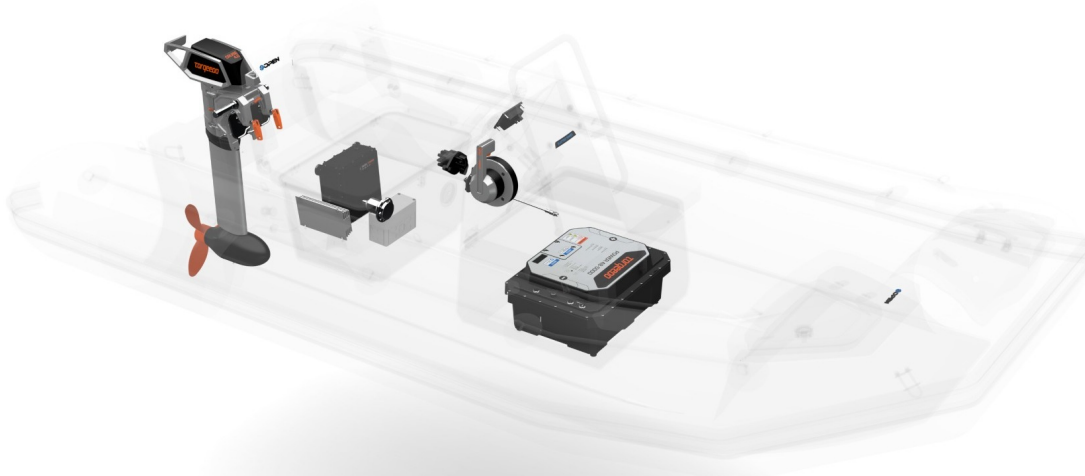

#### TECHNICAL FEATURES

AUTONOMY	50 MN at 5kn / 10h at 5kn	NUMBER OF PASSENGERS (CAT. C)	4
ELECTRIC ENGINE	Torqeedo Cruise 6.0 RS	MAXIMUM PAYLOAD (CAT. C) (Kg-Lbs)	340-750
MAXIMUM SPEED (KM/H)	22	NUMBER OF WATERTIGHT COMPARTMENTS	3
MAX SPEED (KNOTS)	13	SCHAFT	L
OVERALL LENGTH (m-ft)	3.4m-11'2"	MAX. ALLOWED ENGINE WEIGHT (Kg-Lbs)	95-209
INSIDE LENGTH (m-ft)	2.16m-7'1"	HULL LENGTH (m - ft)	2.9m-9'6"
OVERALL BEAM (m-ft)	1.7m-5'7"	HULL WIDTH (m - ft)	1.13m-3'8"
INSIDE BEAM (m-ft)	0.8m-2'7"	HULL HEIGHT (m - ft)	1.17m-3'10"
TUBE DIAMETER (m-ft)	0,45m1'6"	DEADRISE	18°
WEIGHT (Kg-Lbs)	226-498		

### STANDARD EQUIPMENT

**HULL & DECK:** Bow Storage + Cushion , Fairleads, GRP Deep V-Hull, Lockable Mooring Storage, Console with Wheel, 1 Bow Cleat.

**COMFORT:** 2 USB Plugs, Bench w/ Tilting Backrest, Bow Cushion, Side Seat, Under Bench Storage , Windshield, Handrail.